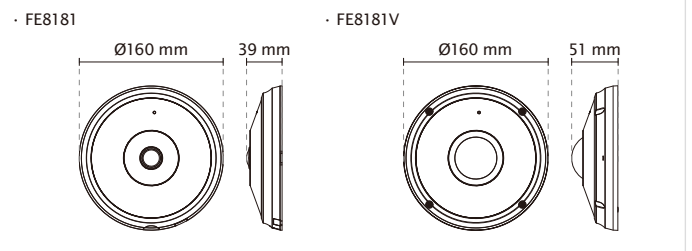

## Technical Specifications

Model	FE8181/81V
<b>System Information</b>	
CPU	Multimedia SoC (System-on-Chip)
Flash	128 MB
RAM	256 MB
<b>Camera Features</b>	
Image Sensor	1/2.5" Progressive CMOS in 2560 x 1920 resolution
Maximum Resolution	1920x1920
Lens Type	Fixed-focal
Focal Length	f = 1.5 mm
Aperture	F2.8
Field of View	180° (Horizontal) 180° (Vertical) 180° (Diagonal)
Shutter Time	1/5 sec. to 1/32,000 sec.
WDR Technology	WDR Enhanced
Day/Night	Removable IR-cut filter for day & night function
Minimum Illumination	0.6 Lux @ F2.8 (Color) 0.01 Lux @ F2.8 (B/W) 0 Lux @ IR LED ON
Preset Locations	20
Pan/tilt/zoom Functionalities	ePTZ: 12x digital zoom (12x on IE plug-in)
IR Illuminators	Built-in IR illuminators, effective up to 10 meters IR LED*6
On-board Storage	MicroSD/SDHC/SDXC card slot
<b>Video</b>	
Compression	H.264, MJPEG & MPEG-4
Maximum Frame Rate	15 fps at 1920x1920 30 fps at 1920x1080 In all compression modes
Maximum Streams	3 simultaneous streams
S/N Ratio	Above 50 dB
Dynamic Range	Above 60 dB
Video Streaming	Adjustable resolution, quality and bitrate Configurable video cropping for bandwidth saving
Image Settings	Time stamp, text overlay, flip & mirror, scheduled profile settings, configurable brightness/contrast/saturation/sharpness, white balance, exposure control, gain, backlight compensation, privacy masks, pixel calculator, 3D-Noise reduction
<b>Audio</b>	
Audio Capability	Audio input/output (full duplex)
Compression	AAC, G.711, G.726
Interface	Built-in microphone External microphone input External line output
Effective Range	5 meters
<b>Network</b>	
Users	Live viewing for up to 10 clients
Protocols	IPv4, IPv6, TCP/IP, HTTP, HTTPS, UPnP, RTSP/RTP/RTCP, IGMP, SMTP, FTP, DHCP, NTP, DNS, DDNS, PPPoE, CoS, QoS, SNMP, 802.1X, UDP, ICMP
Interface	10Base-T/100 BaseTX Ethernet (RJ-45)
ONVIF	Supported, specification available at <a href="http://www.onvif.org">www.onvif.org</a>

## Dimensions