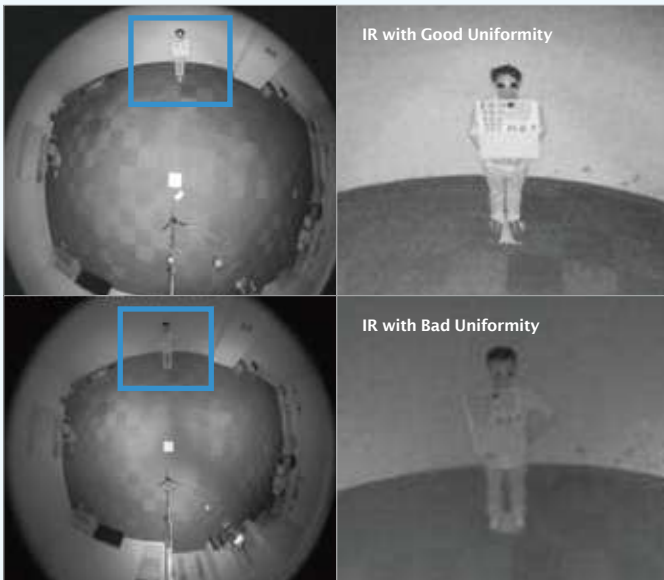

## Fisheye Network Camera

5MP · 360° Surround View · 360° 10 Meter IR · Smart IR · 3DNR · IP66 · IK10 · Pixel Calculator

VIVOTEK FE8181/81V are the latest fisheye fixed dome network cameras from VIVOTEK, featuring a detailed 5-Megapixel resolution sensor with superb image quality. Equipped with a fisheye lens for 180° panoramic view (wall mount) or 360° surround view (ceiling/floor/table mount) without blind spots, the cameras are able to provide coverage of wide, open areas, such as airports, shopping malls, parking lots, retail stores, offices and more.

The FE8181/81V, true day/night cameras, feature a removable IR-cut filter, maintaining clear images 24 hours a day, with built-in IR LEDs enabling the camera to provide uniformly 360° surround illumination for clear viewing up to 10 meters, even in completely dark environments.

### Key Features

- 5-Megapixel CMOS Sensor
- 30 fps @ 1080p Full HD
- 1.5 mm Fisheye Lens for 180° Panoramic View and 360° Surround View
- Removable IR-cut Filter for Day & Night Function
- EN50155 Compliance for Professional Mobile Surveillance (FE8181V)
- Real-time H.264, MPEG-4, and MJPEG Compression (Triple Codec)
- WDR Enhancement for Unparalleled Visibility in Extremely Bright and Dark Environments
- Vandal-proof IK10-rated and Weather-proof IP66-rated Housing (FE8181V)
- ePTZ for Data Efficiency
- Built-in 802.3at Compliant PoE
- Built-in MicroSD/SDHC/SDXC Card Slot for On-board Storage
- Pixel Calculator for Image Clarity Measurement
- Support Local Dewarping